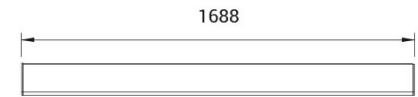

BRIGHT DPL Low Power

Low power led module. Direct emission with Diamond Prism led diffuser.

CODE		FLUX	SIZE	CERTIFICATIONS
80DPL36K4	36W 4000K	3744lm	1688mm	  

Optics

Diffuser with Diamond Prism Technology UGR<19 for environments with display screen equipment.
LIC (Lateral indirect Control) technology for partially indirect emission.