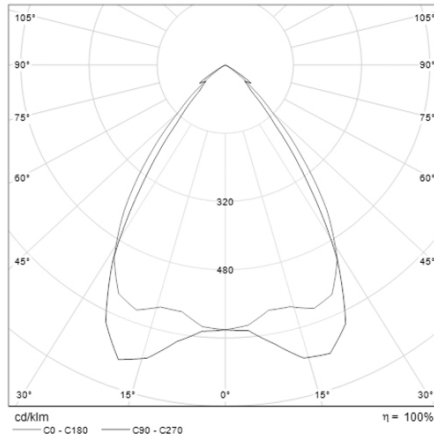

BRIGHT DPL Low Power

Low power led module. Direct emission with Diamond Prism led diffuser.

CODE		FLUX	SIZE	CERTIFICATIONS
80DPL36K4	36W 4000K	3744lm	1688mm	  

Optics

Diffuser with Diamond Prism Technology UGR<19 for environments with display screen equipment.
LIC (Lateral indirect Control) technology for partially indirect emission.